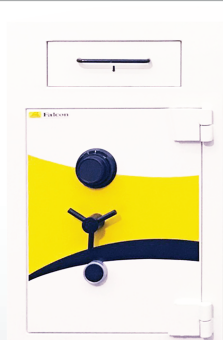

ES 250T

External

H800 x W510 x D530 (mm)

Internal

H490 x W360 x D335 (mm)

Weight

360 kg

Lock

Combination Lock + Cawi Key Lock 8 Lever
Fully Import Germany VDS Certified

Features

1 adjustable shelf, 1 lockable drawer

Features

www.falconsafe.com

This Catalogue has been designed for distribution throughout many international markets. Thus some specifications, comparisons and information set forth herein may not apply in all markets. Falcon's policy is one of continuous improvement, the right to change specifications without prior notice is reserved.